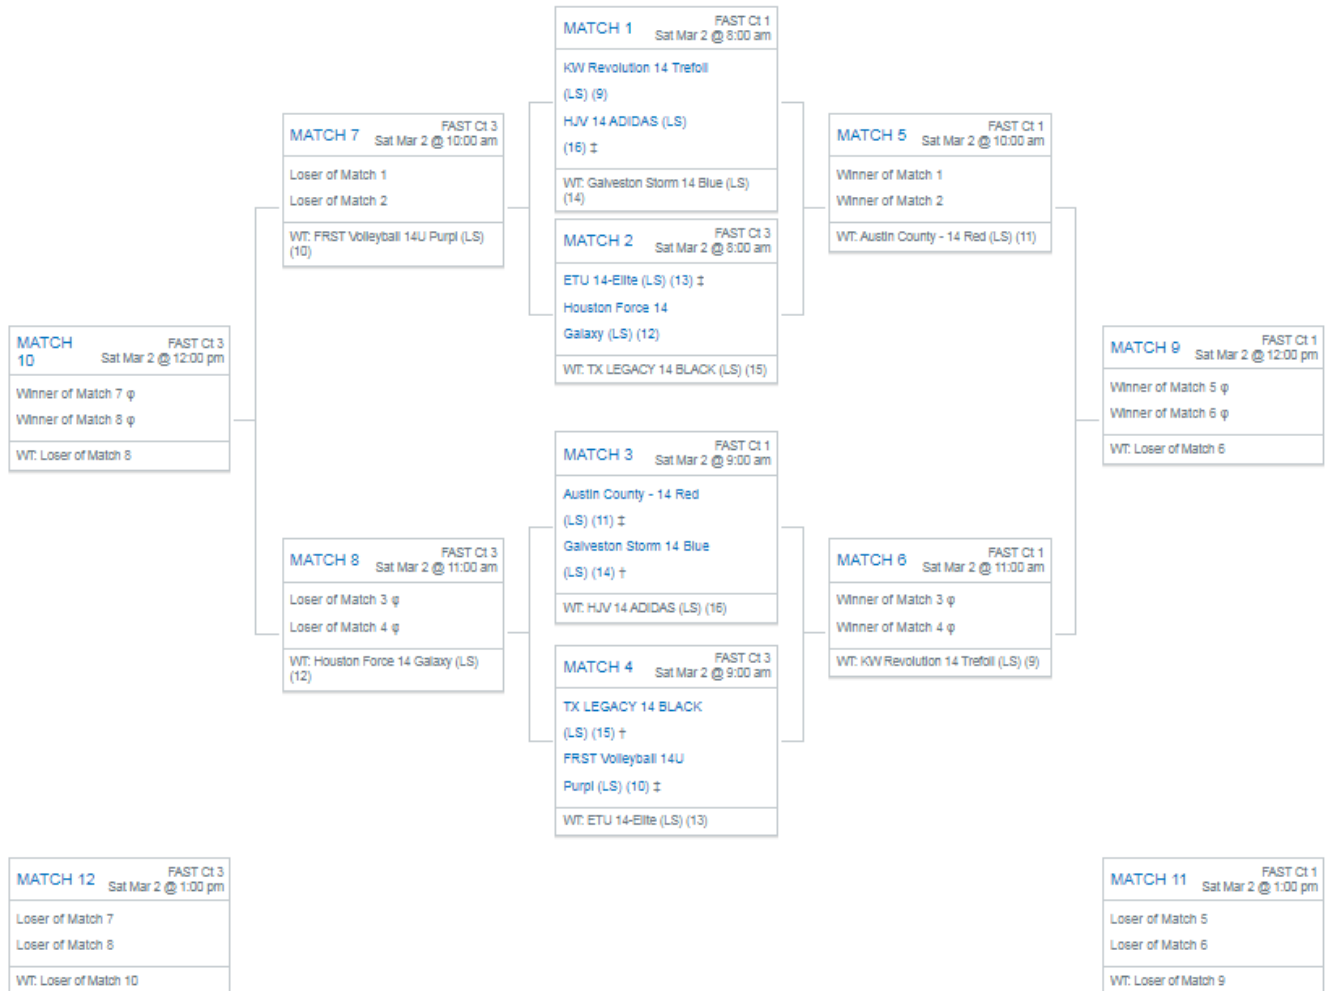

ACE 14's Tournament (FAST Complex #4)

The FAST Complex
Saturday, March 2nd

Please arrive no later than 7:15 a.m.

(FAST Complex - COURTS 1/3)

****Please check Sports You in case of any schedule changes prior to the tournament.**

BRACKET PLAY:

Round 1 Division 1 14s Bracket B

**** Currently, no limitation on the number of spectators****

Entry Fee

Entry Fee – Online Tickets (link below)

\$10.00 – Adults

\$5.00 – Children (12 and under) and Senior Citizens

Purchase tickets online at:

<https://www.2gotix.com/fast-complex/tickets/fast-complex/>

Directions to the FAST Complex:

FAST Complex - 15400 Hempstead Road Houston, Texas 77040

- Take Hwy 159 to Hempstead and US-290 towards Houston
- Follow US-290 approximately 35 miles to Houston
- Take the Frontage Road Exit toward FM 529/Tx-8 Beltway/Senate Ave
- Follow the Frontage Road past FM 529 and turn right onto Brittmoore Road
- Take the first left onto Hempstead Road
- Follow Hempstead Road approximately 1 mile to the FAST Complex which will be on the left (right after you go under the Beltway)

Spectator Seating

Bleachers are available for Spectator seating, but you are permitted to bring chairs into the FAST Complex. Chairs are permitted in front of courts 1, 3, 5, 7 and behind 2, 4, 6, 8. Only 2 rows of chairs are permitted in these areas and you may not block entrances or exits. Chairs are not permitted against the walls, they are to be placed right behind the volleyball court.