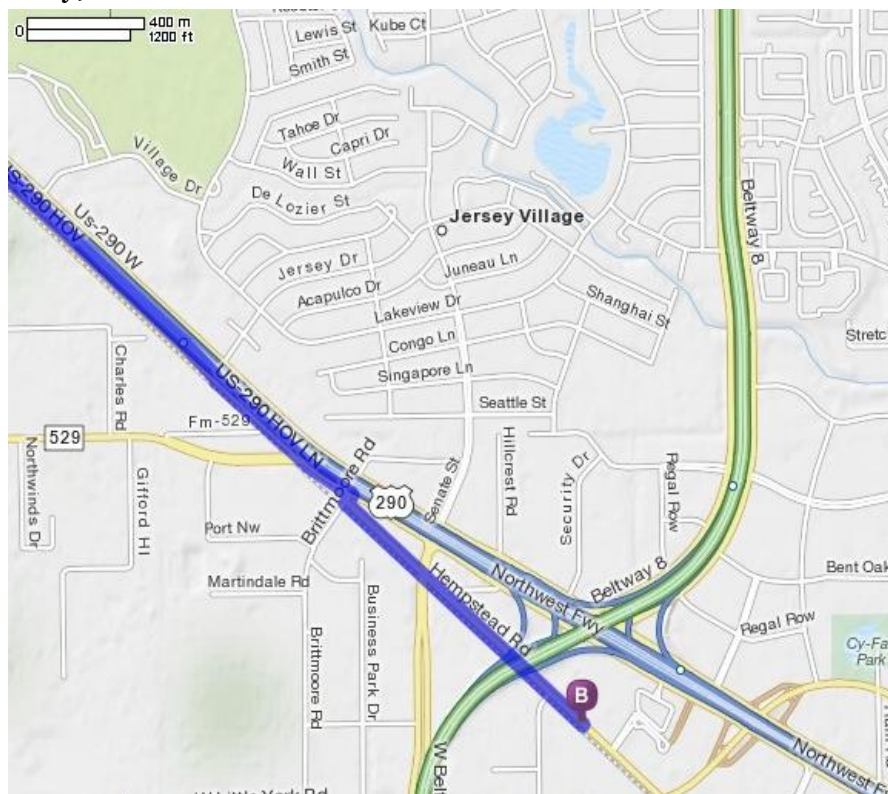

Directions to the FAST Complex:

FAST Complex - 15400 Hempstead Road Houston, Texas 77040

- -- Take Hwy 159 to Hempstead and US-290 towards Houston
- -- Follow US-290 approximately 35 miles to Houston
- -- Take the Frontage Road Exit toward FM 529/Tx-8 Beltway/Senate Ave
- -- Follow the Frontage Road past FM 529 and turn right onto Brittmoore Road
- -- Take the first left onto Hempstead Road
- -- Follow Hempstead Road approximately 1 mile to the FAST Complex which will be on the left (right after you go under the Beltway)

Approximate Travel Time:
1 hour

Facility Rules

- **Doors will open 45 minutes before the first scheduled match.**
- **NO OUTSIDE food or drinks will be permitted inside the building. There will be a concession stand available to purchase food and drinks.**
- **Only players are permitted to bring in bottled water and sports drinks.**
- **No coolers of any kind will be permitted inside the building.**

Spectator Seating

Bleachers are available for Spectator seating, but you are permitted to bring chairs into the FAST Complex. Chairs are permitted in front of courts 1, 3, 5, 7 and behind 2, 4, 6, 8. Only 2 rows of chairs are permitted in these areas and you may not block entrances or exits. Chairs are not permitted against the walls, they are to be placed right behind the volleyball court.

Spectators will sit on the side of the court our team is playing, you will not switch sides nor will the teams switch sides and/or benches during the match.