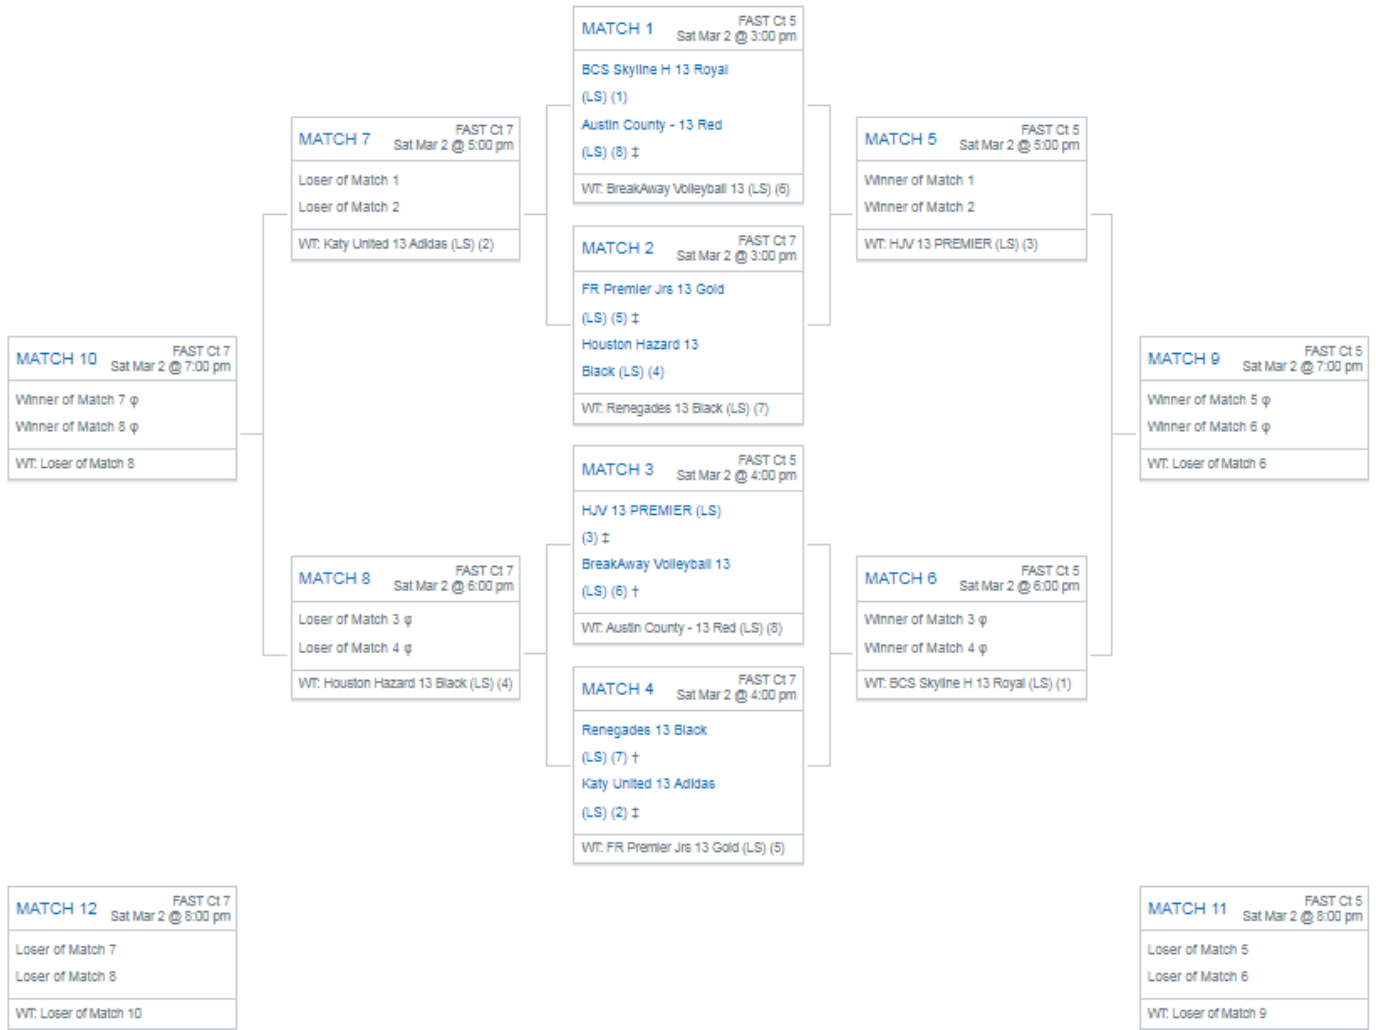

ACE 13's Tournament (FAST Complex #4)

The FAST Complex
Saturday, March 2nd

Please arrive no later than 2:15 p.m.

(FAST Complex - COURTS 5/7)

****Please check Sports You in case of any schedule changes prior to the tournament.**

BRACKET PLAY: 1st Match – 3:00 pm (Court 5)

Round 1 Division 1 13s Bracket A

**** Currently, no limitation on the number of spectators****

Entry Fee

Entry Fee – Online Tickets (link below)

\$10.00 – Adults

- Take Hwy 159 to Hempstead and US-290 towards Houston
- Follow US-290 approximately 35 miles to Houston
- Take the Frontage Road Exit toward FM 529/Tx-8 Beltway/Senate Ave
- Follow the Frontage Road past FM 529 and turn right onto Brittmoore Road
- Take the first left onto Hempstead Road
- Follow Hempstead Road approximately 1 mile to the FAST Complex which will be on the left (right after you go under the Beltway)