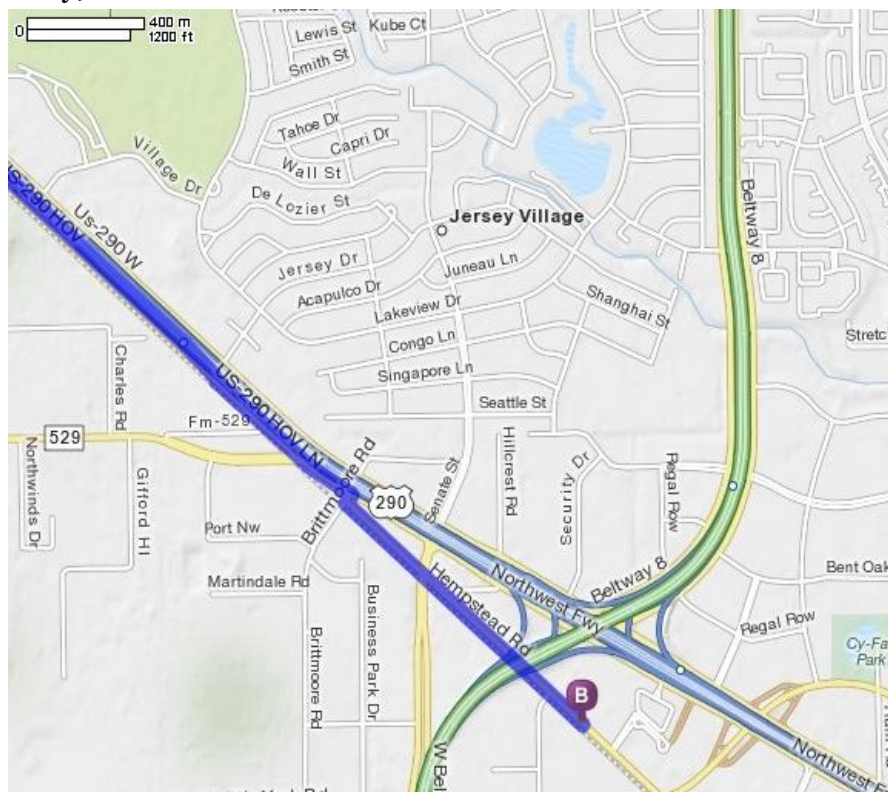

Directions to the FAST Complex:

FAST Complex - 15400 Hempstead Road Houston, Texas 77040

- -- Take Hwy 159 to Hempstead and US-290 towards Houston
- -- Follow US-290 approximately 35 miles to Houston
- -- Take the Frontage Road Exit toward FM 529/Tx-8 Beltway/Senate Ave
- -- Follow the Frontage Road past FM 529 and turn right onto Brittmoore Road
- -- Take the first left onto Hempstead Road
- -- Follow Hempstead Road approximately 1 mile to the FAST Complex which will be on the left (right after you go under the Beltway)

Approximate Travel Time:
1 hour

Facility Rules

- **Doors will open 45 minutes before the first scheduled match.**
- **NO OUTSIDE food or drinks will be permitted inside the building. There will be a concession stand available to purchase food and drinks.**
- **Only players are permitted to bring in bottled water and sports drinks.**
- **No coolers of any kind will be permitted inside the building.**

Spectator Seating

Bleachers are available for Spectator seating, but you are permitted to bring chairs into the FAST Complex. Chairs are permitted in front of courts 1, 3, 5, 7 and behind 2, 4, 6, 8. Only 2 rows of chairs are permitted in these areas and you may not block entrances or exits. Chairs are not permitted against the walls, they are to be placed right behind the volleyball court.

Spectators will sit on the side of the court our team is playing, you will not switch sides nor will the teams switch sides and/or benches during the match.